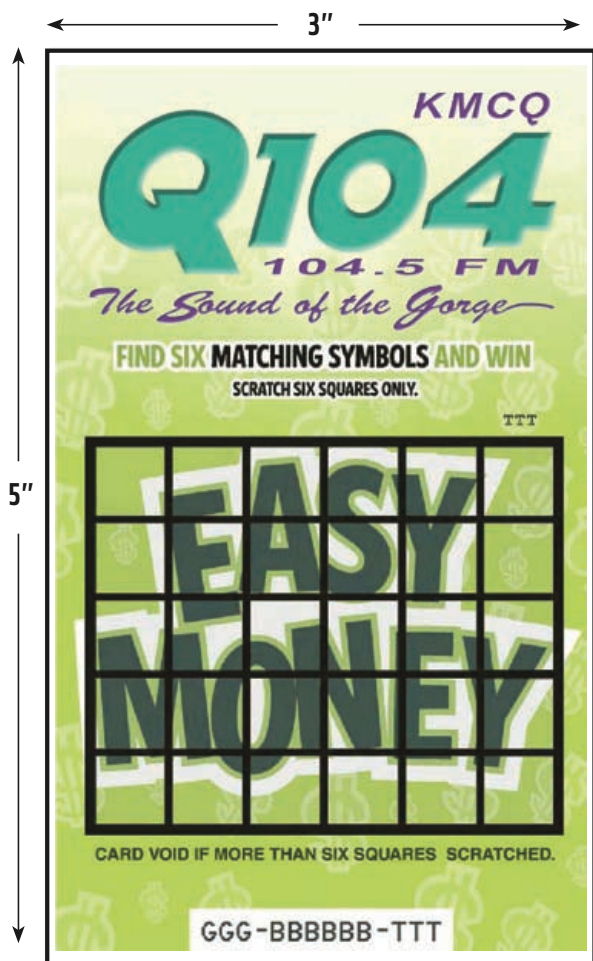

6 of 30

NAME		
ADDRESS		
CITY	STATE	ZIP
PHONE (WITH AREA CODE)	E-MAIL ADDRESS	
SIGNATURE		
EASY MONEY		
SUMMARY OF OFFICIAL RULES AND HOW TO PLAY		
- NO PURCHASE NECESSARY TO PLAY. Void where prohibited by law. This card is non-transferable and may only be played by the person to whom it was distributed by Sponsor. - See "Official Rules" for promotion dates and details. By participating, you agree to be bound by the "Official Rules." - Sponsor's "Official Rules" are available at the Sponsor's place of business, or card distribution locations, or by requesting a copy, in writing, from Sponsor, attention: Official "Easy Money" Rules. - How to play - Scratch off any SIX (6) squares. If all the symbols revealed are MATCHING, you are an Instant Prize Winner, subject to verification. - See "Official Rules" for a complete list of potential prizes. - All cards presented for prize redemption are subject to verification by OddsOn Promotions and/or an OddsOn Promotions designated independent judging organization whose decisions are final. - SCRATCH CARD IS VOID IF MORE THAN SIX (6) SQUARES ARE REVEALED IN WHOLE OR IN PART. IF THERE ARE ANY ADDITIONAL MARKS OR SCRATCHES ON THE CARD, OTHER THAN THE SIX (6) REVEALED SQUARES, THE CARD WILL BE CONSIDERED VOID AND WILL NOT BE ELIGIBLE FOR PRIZE REDEMPTION. - Cards that are manipulated, altered, forged, hand printed, water damaged, mutilated, tampered with in any way, or which contain any computer programming, printing, mechanical or typographical errors, will be considered void and will not be eligible for prize redemption. - If you are a winner, complete the information above and see "Official Rules" for details regarding prize redemption and limitations on number of prizes available. UNCLAIMED PRIZES WILL NOT BE AWARDED. Taxes, if any, are the sole responsibility of the winner. - Odds of scratching the SIX (6) correct squares are 1:593,775. Any act, omission, or method of playing that changes these odds or the random chance of winning will render this card void.		
©2007 OddsOn PROMOTIONS Odds On Promotions.		

888.827.2249

www.oddsonpromotions.com

6195 Ridgeview Court, Suite D | Reno, NV 89519