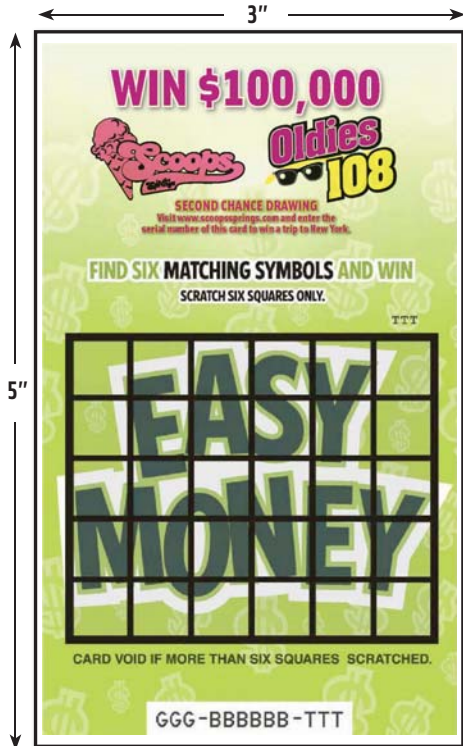

customizable SCRATCH & WIN CARDS

6 of 30

NAME _____

ADDRESS _____

CITY _____ STATE _____ ZIP _____

PHONE (WITH AREA CODE) _____ E-MAIL ADDRESS _____

SIGNATURE _____

EASY MONEY
SUMMARY OF OFFICIAL RULES AND HOW TO PLAY

1. NO PURCHASE NECESSARY TO PLAY. Void where prohibited by law. This card is non-transferable and may only be played by the person to whom it was distributed by Sponsor.
2. See "Official Rules" for promotion dates and details. By participating, you agree to be bound by the "Official Rules."
3. Sponsor's "Official Rules" are available at the Sponsor's place of business, or card distribution locations, or by requesting a copy, in writing, from Sponsor, attention: Official "Easy Money" Rules.
4. How to play - Scratch off any SIX (6) squares. If all the symbols revealed are MATCHING, you are an Instant Prize Winner, subject to verification.
5. See "Official Rules" for a complete list of potential prizes.
6. All cards presented for prize redemption are subject to verification by OddsOn Promotions and/or an OddsOn Promotions designated independent judging organization whose decisions are final.
7. SCRATCH CARD IS VOID IF MORE THAN SIX (6) SQUARES ARE REVEALED IN WHOLE OR IN PART. IF THERE ARE ANY ADDITIONAL MARKS OR SCRATCHES ON THE CARD, OTHER THAN THE SIX (6) REVEALED SQUARES, THE CARD WILL BE CONSIDERED VOID AND WILL NOT BE ELIGIBLE FOR PRIZE REDEMPTION.
8. Cards that are manipulated, altered, forged, hand printed, water damaged, mutilated, tampered with in any way, or which contain any computer programming, printing, mechanical or typographical errors, will be considered void and will not be eligible for prize redemption.
9. If you are a winner, complete the information above and see "Official Rules" for details regarding prize redemption and limitations on number of prizes available. UNCLAIMED PRIZES WILL NOT BE AWARDED. Taxes, if any, are the sole responsibility of the winner.
10. Odds of scratching the SIX (6) correct squares are 1:593,775. Any act, omission, or method of playing that changes these odds or the random chance of winning will render this card void.

©2007 **OddsOn PROMOTIONS** Odds On Promotions.

IMPRINTING YOUR SCRATCH CARDS

Customizable Scratch Cards can be imprinted with almost anything you can dream up including coupons, bounceback promotions, second touch offers and second chance drawings. Imprints are full color and you can include up to two logos.

Minimum Order Quantity: 960

Imprint Colors: Full Color

Maximum Imprint Area: 2.85" w x 1.5" h

Maximum Number of Logos: 2

Minimum Font Size for Small Copy: 6 pt