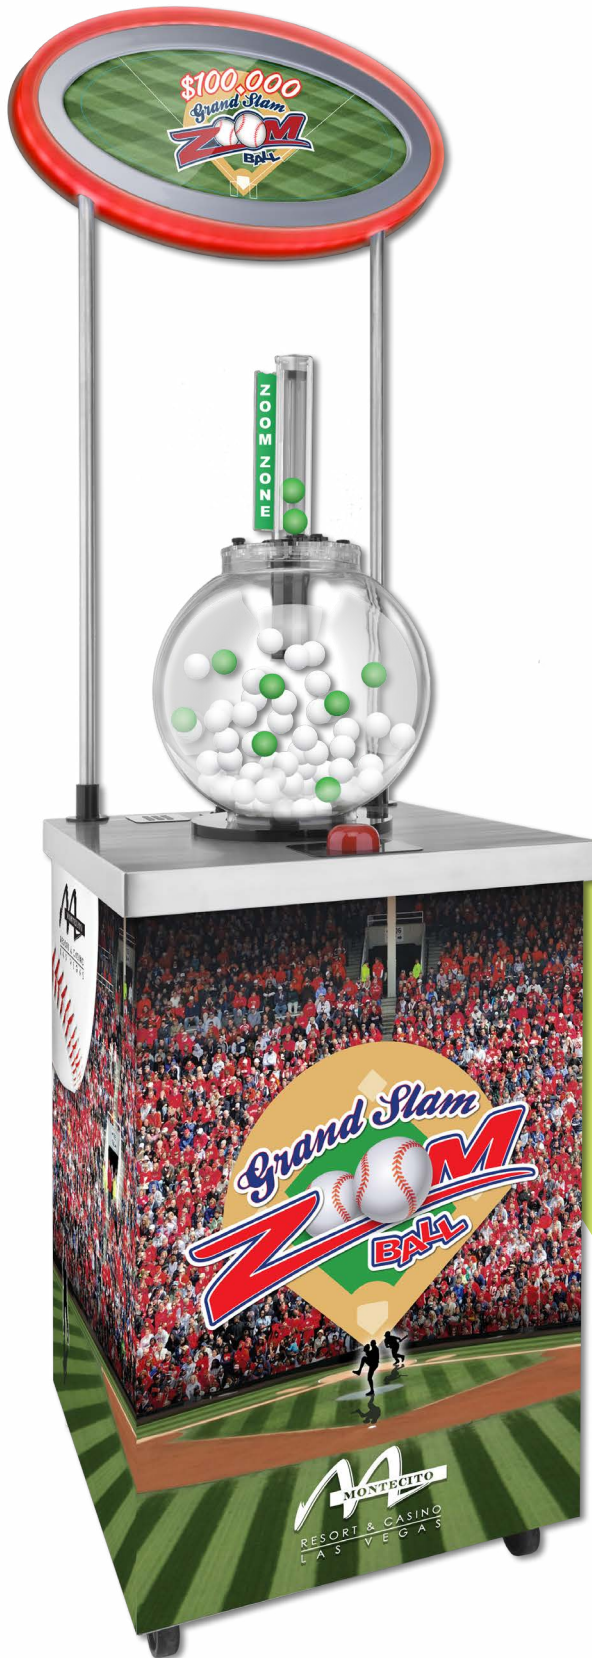

ZOOM BALL

DETAILS & SPECIFICATIONS:

- Measures: 24" x 24" x 93"
- LED lights with red, yellow, purple, blue, light blue, green, and light green color options
- Customizable backlit sign
- Stock or Customizable 3-sided cabinet wrap
- Plugs into any standard outlet
- Minimal assembly required