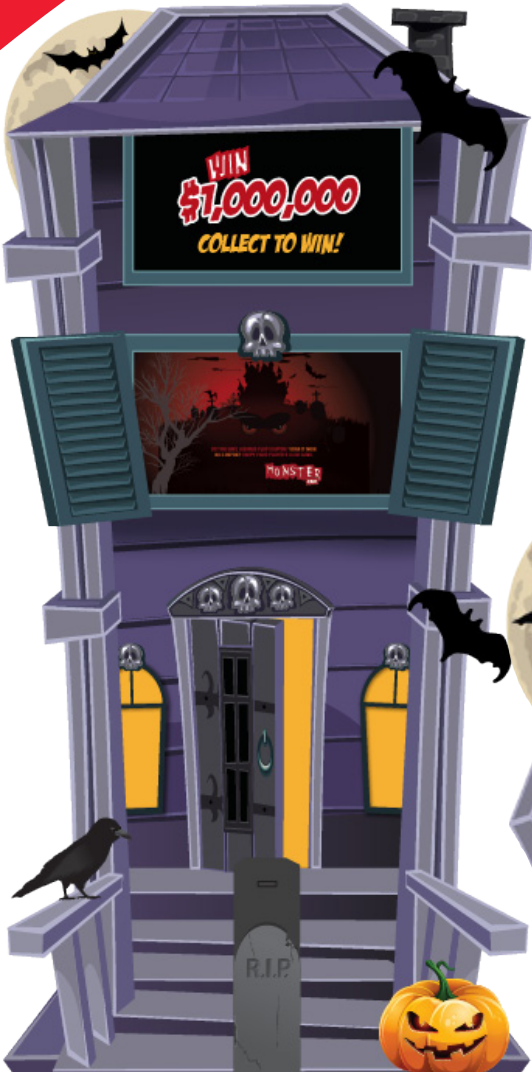

MONSTER CASH

OPEN SCREEN

PLAY SCREEN

PRIZE SCREEN

MONSTER CASH

4' x 8' Deluxe Kiosk
 Dual 27" Screens

Countertop Lite Kiosk
 15" Screen

8' x 8' Super Kiosk
 46" Screen