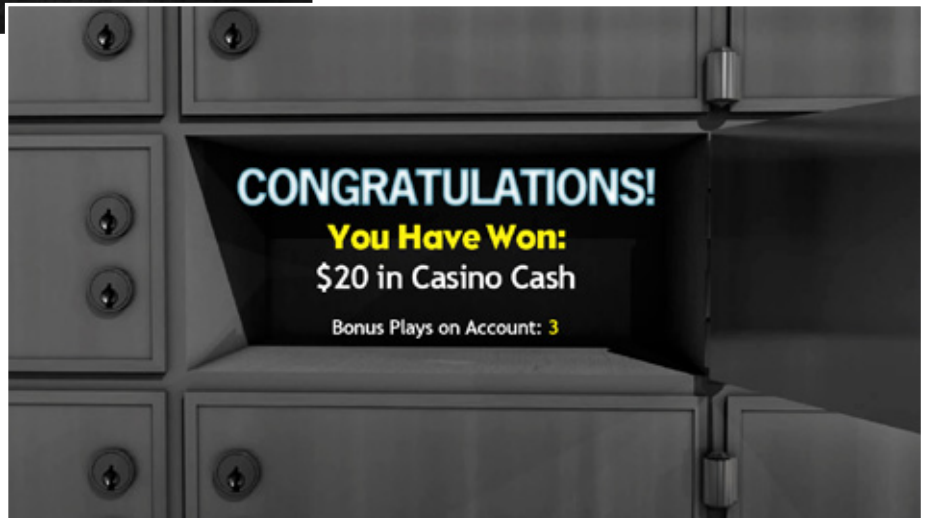

OPEN SCREEN

PLAY SCREEN

PRIZE SCREEN

PRIZE VAULT

Countertop Lite Kiosk
 15" Screen

4' x 8' Deluxe Kiosk
 Dual 27" Screens

8' x 10' Super Kiosk
 46" Screen