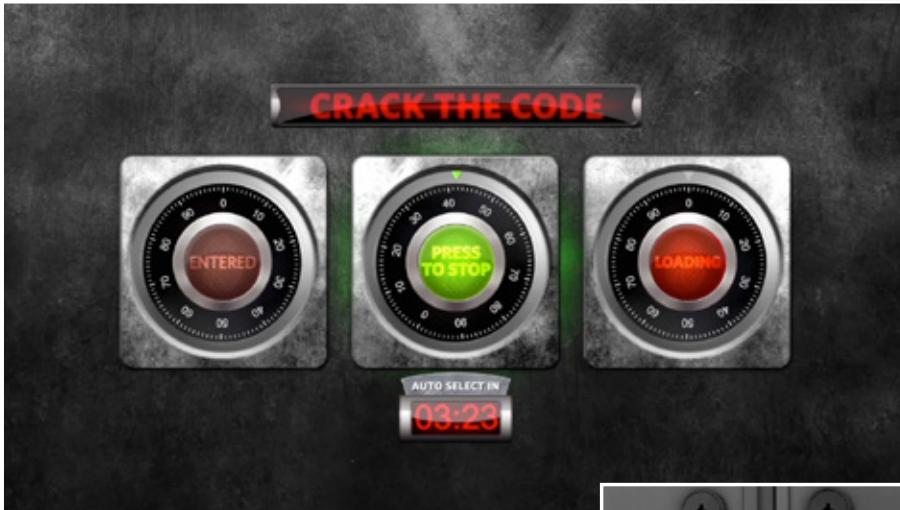

OPEN SCREEN

PLAY SCREEN

PRIZE SCREEN

PRIZE VAULT

Countertop Lite Kiosk
 15" Screen

4' x 8' Deluxe Kiosk
 Dual 27" Screens

8' x 10' Super Kiosk
 46" Screen