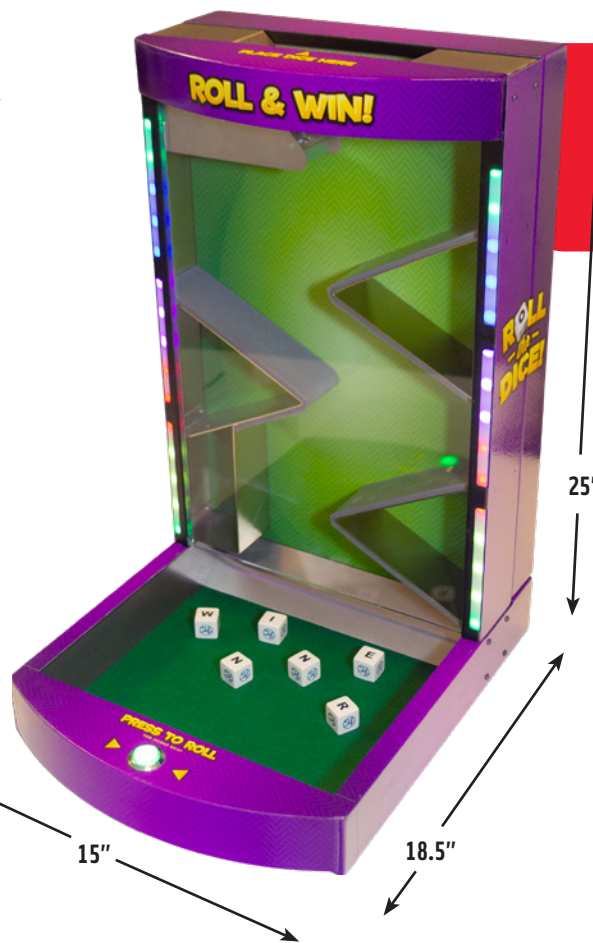

CASCADING DICE

Drive traffic with a cascade of fun.

GIVE 'EM ALL THE THRILLS OF VEGAS!

Introducing our new, easy to run, 1" dice roll machine! Simply display the machine at your location or event and advertise the chance to stop by and win fabulous prizes. Contestants get to blow on the dice for good luck, place them into the hopper, and press the button to release the cascade of excitement. The dice machine counts and videotapes each roll giving you an easy to run, show-stopping promotion! Spell W-I-N-N-E-R, M-I-L-L-I-O-N, \$-1-0-0-0-0, or use your logos, etc., the possibilities are endless. And, when someone beats the odds, we'll be there to pay for the prize!

Versatile - Useful for driving traffic and attracting attention.

Flexible - Plugs into any standard outlet.

Customizable - Our 1" dice can be customized at your request.

Affordable - Offer up to \$1,000,000 without the risk of a payout.

FEATURES & SPECIFICATIONS:

- Custom 1" Dice
- FREE customized 14.5" x 9" machine topper
- Complete customization available
- No assembly required
- Plugs into any standard outlet
- Size: 25" x 15" x 18.5"
- Weight: 43 lbs

888.827.2249

www.oddsonpromotions.com

6195 Ridgeview Court, Suite D | Reno, NV 89519

CASCADING DICE

Machine Topper

Dice Machine

Multiple themes available and packages start at \$1,350.

Standard